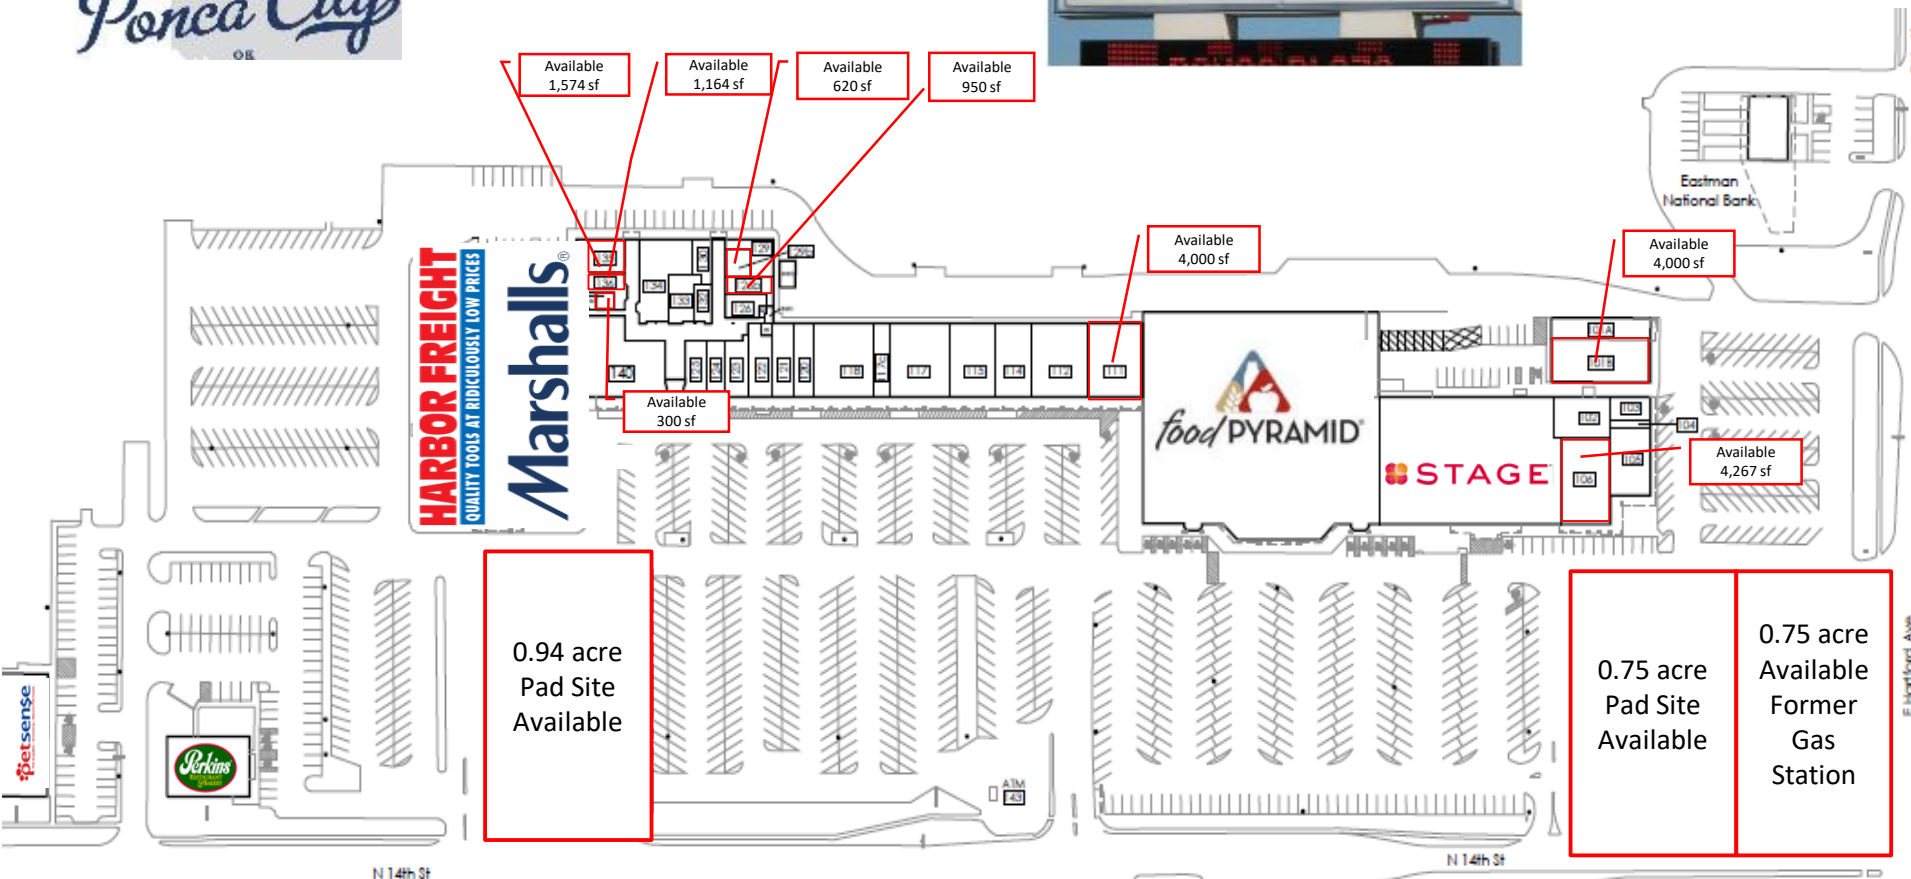

Perkins
RESTAURANT

HARBOR FREIGHT
QUALITY TOOLS AT RIDICULOUSLY LOW PRICES

Marshalls

PONCA PLAZA

Pyramid
RESTAURANT

STAGE

E. Hartford Ave.

PONCA PLAZA RETAIL

Small Shops & Pad Site

14th & Hartford, Ponca, OK

For more information contact:

- **Great Location**
- **Highest Traffic Count in Town**
- **Anchored by Food Pyramid & Stage**

Tyler S. Oliver
tyler@colbycapital.com
913-738-9100
Colby Capital, LLC